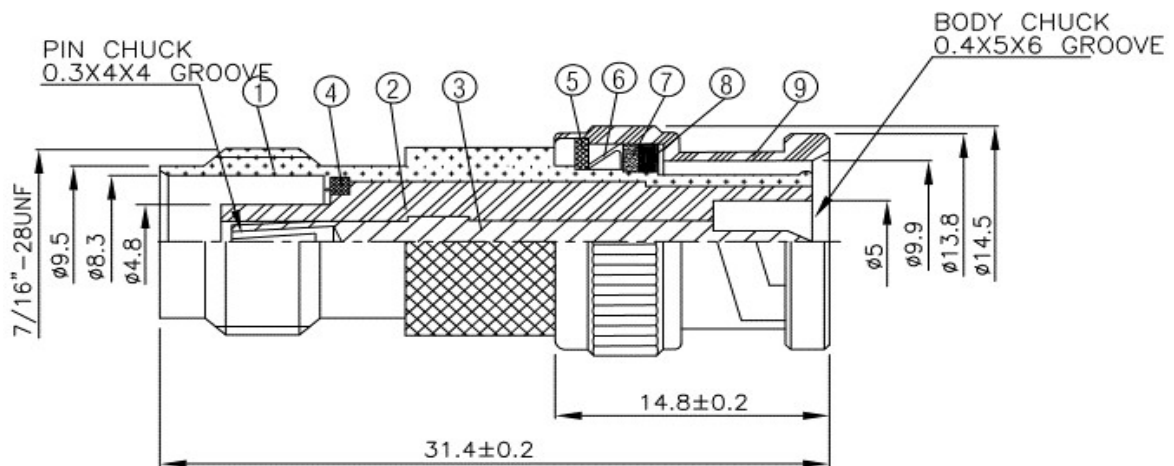

B-165

BNC Stecker / TNC Kupplung

NO	DESCRIPTION	MATERIAL	Q' TY	FINISH
1	BODY	BRASS	1	NICKEL
2	INSULATION	DELRIN	1	DELRIN
3	PIN	BRASS	1	GOLD
4	WASHER 1	BRASS	1	NICKEL
5	WASHER 2	BRASS	1	NICKEL
6	SPRING	BRASS	1	NICKEL
7	WASHER 3	BRASS	1	NICKEL
8	GASKET	RUBBER	1	RUBBER
9	SHELL	BRASS	1	NICKEL